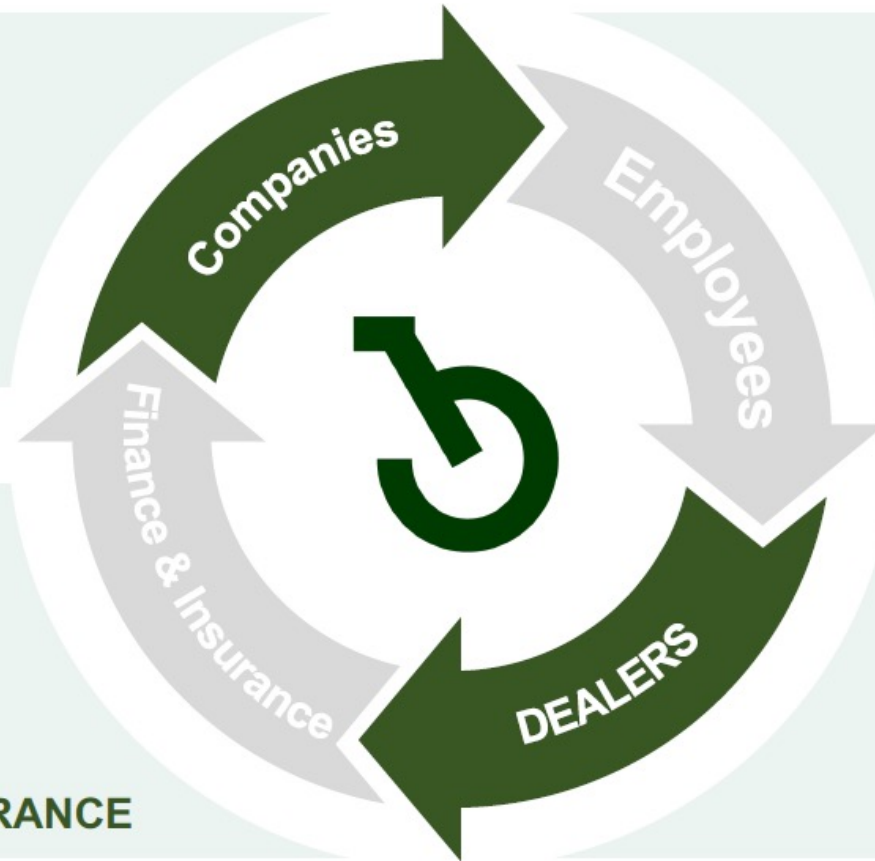

Leasing firms

>20% EBIT-%, highly recurring, sticky klanten & negatieve NWC

Lease a Bike wereldwijde speler in fietslease markt

 > 65k bedrijven

 > 10,000 fietsenwinkels

 Multi brand aanbod

 Digitale portals

 > 400 werknemers

 Partner ecosysteem

Wat brengt het werkgevers?

We bouwen op een ecosysteem van partners

➤ COMPANIES

Acquire our services & offer them to their employees

Finance assets & handle theft protection

➤ FINANCE & INSURANCE

➤ EMPLOYEES

Enjoy the ride

Sell & service (repair/maintenance) bikes

➤ BIKE DEALERS

Fully digitized process: lease a bike connects all parties via platform, sales and customer care team.